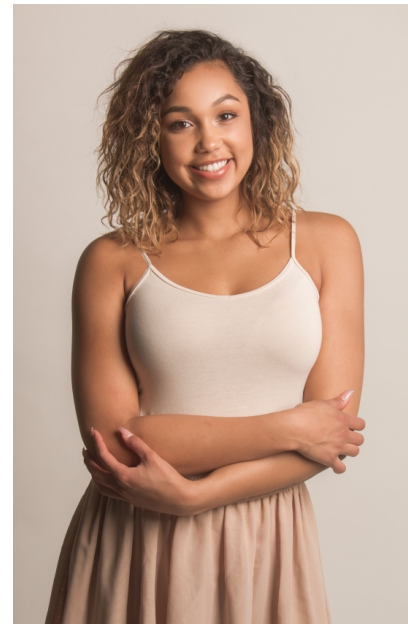

envy my people^e

Elisa F.

Age: 27
Height: 175 cm
Suit: 36-38 EU
Shoes: 40 EU
Hair: smeda
Eyes: smede

Jobs: Hostesa
Promotorica

Languages: Njema?ki
Engleski
Francuski

Hanauer Landstraße 196a, 60314 Frankfurt a.M.