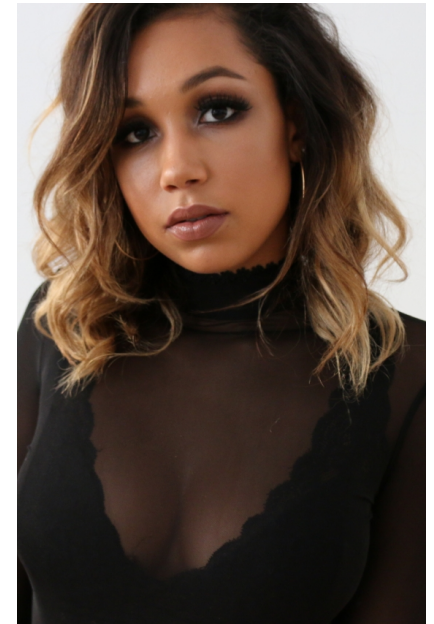

envy my people^e

Elisa F.

Age: 27
Height: 175 cm
Suit: 36-38 EU
Shoes: 40 EU
Hair: smeda
Eyes: smede

Jobs: Hostesa
Promotorica

Languages: Njema?ki
Engleski
Francuski

Hanauer Landstraße 196a, 60314 Frankfurt a.M.