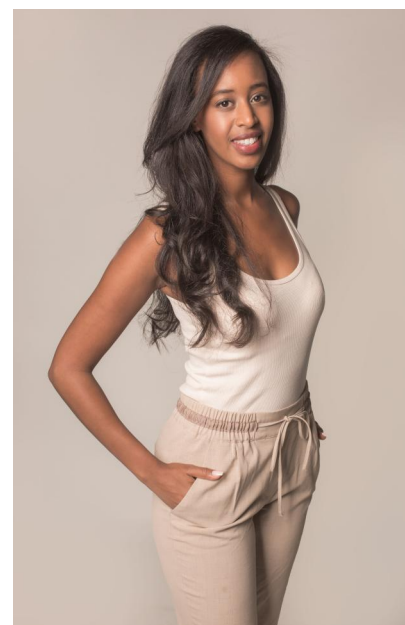

envy
my
people^e

Salamawit

Age: 37
Height: 173 cm
Suit: 34 EU
Shoes: 37 EU
Hair: crna
Eyes: smeđe

Jobs: Hostesa
Promotorica

Languages: Njemački
Engleski
Španjolski

Hanauer Landstraße 196a, 60314 Frankfurt a.M.