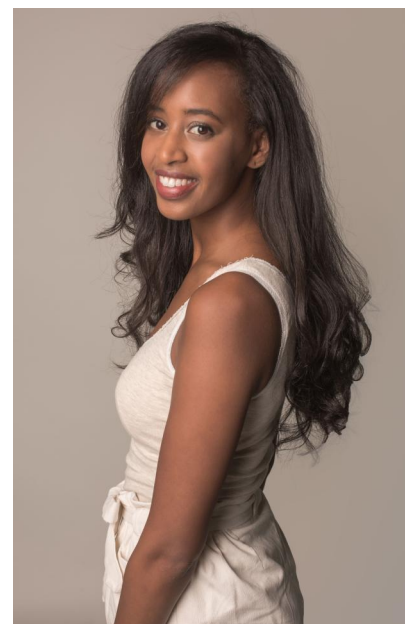

envy
my
people^e

Salamawit

Age: 37
Height: 173 cm
Suit: 34 EU
Shoes: 37 EU
Hair: crna
Eyes: smeđe

Jobs: Hostesa
Promotorica

Languages: Njemački
Engleski
Španjolski

Hanauer Landstraße 196a, 60314 Frankfurt a.M.