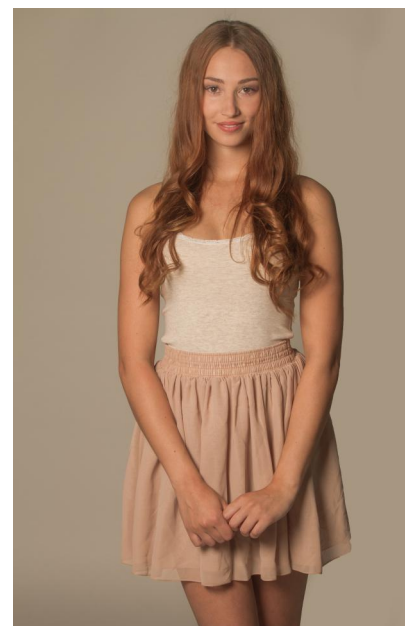

## Lisa S.

Age: 29  
Height: 165 cm  
Suit: 34 EU  
Shoes: 36 EU  
Hair: smeda  
Eyes: zeleno smede

Jobs: Hostesa  
Promotorica

Languages: Njema?ki  
Engleski  
Francuski

---

Hanauer Landstraße 196a, 60314 Frankfurt a.M.