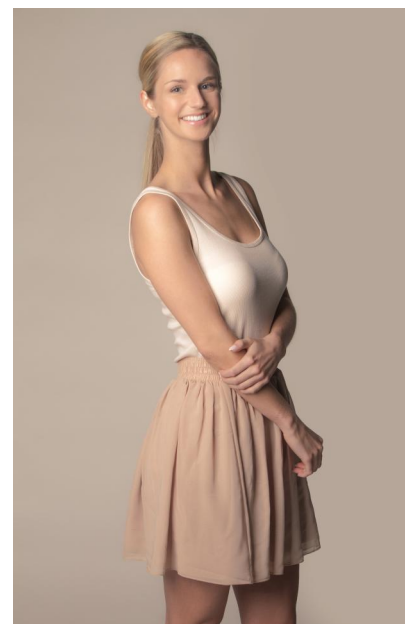

envy
my
people^e

Jessica L.

Age: 32
Height: 163 cm
Suit: 34 EU
Shoes: 37 EU
Hair: plava
Eyes: plave

Jobs: Hostesa
Promotorica

Languages: Njemački
Engleski

Hanauer Landstraße 196a, 60314 Frankfurt a.M.

Tel. +49 69 238079615