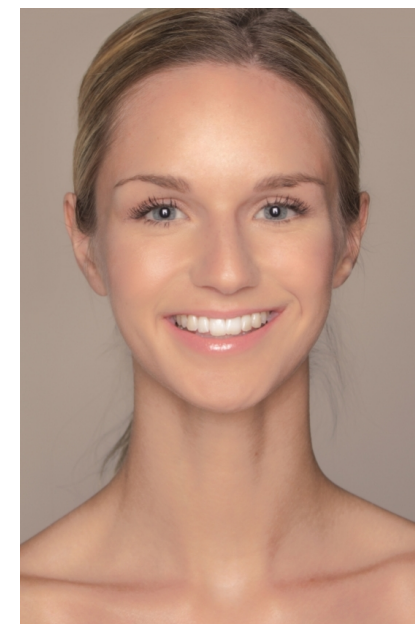

envy
my
people^e

Jessica L.

Age: 32
Height: 163 cm
Suit: 34 EU
Shoes: 37 EU
Hair: plava
Eyes: plave

Jobs: Hostesa
Promotorica

Languages: Njemački
Engleski

Hanauer Landstraße 196a, 60314 Frankfurt a.M.

Tel. +49 69 238079615