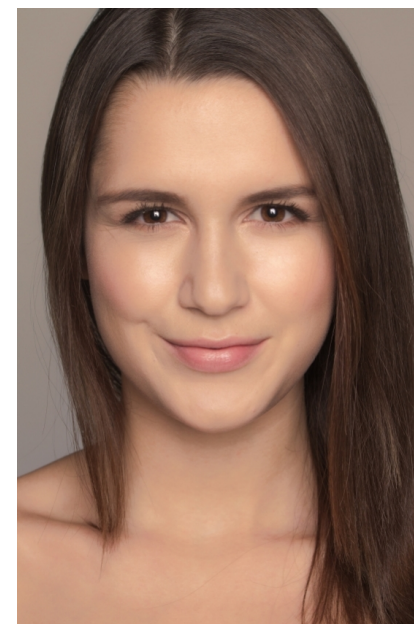

envy
my
people^e

Lena S.

Age: 31
Height: 177 cm
Suit: 36 EU
Shoes: 39 EU
Hair: smeda
Eyes: smede

Jobs: Hostesa
Promotorica

Languages: Njema?ki
Engleski
Francuski

Hanauer Landstraße 196a, 60314 Frankfurt a.M.