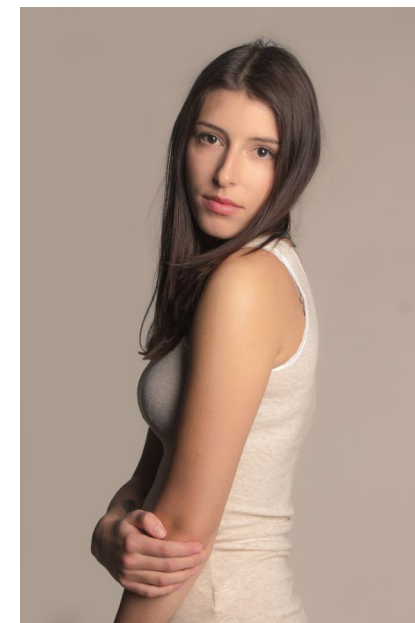

---

envy  
my  
people<sup>e</sup>

---

---

## Beatrice

Age: 29  
Height: 174 cm  
Suit: 36 EU  
Shoes: 39 EU  
Hair: smeda  
Eyes: smede

Jobs: Hostesa  
Promotorica

Languages: Njemački  
Engleski

---

Hanauer Landstraße 196a, 60314 Frankfurt a.M.

Tel. +49 69 238079615