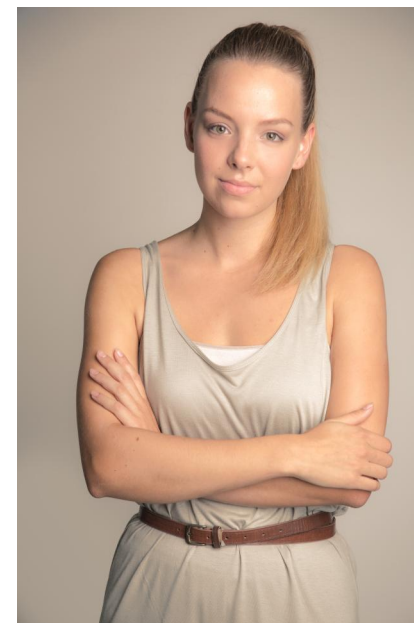

envy
my
people^e

Josephine H.

Age: 30
Height: 178 cm
Suit: 36 EU
Shoes: 40 EU
Hair: plava
Eyes: zeleno smede

Jobs: Hostesa
Promotorica

Languages: Njema?ki
Engleski
Francuski

Hanauer Landstraße 196a, 60314 Frankfurt a.M.