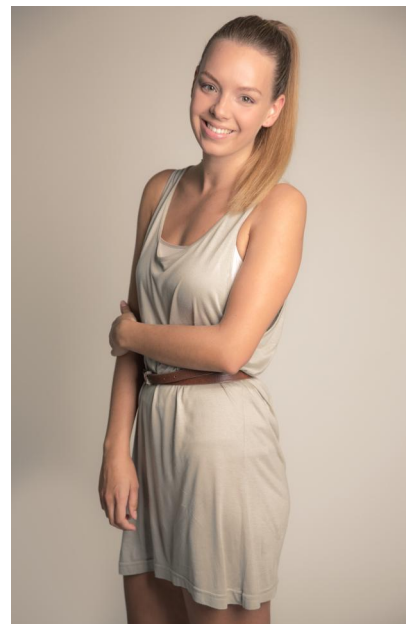

envy
my
people^e

Josephine H.

Age: 30
Height: 178 cm
Suit: 36 EU
Shoes: 40 EU
Hair: plava
Eyes: zeleno smede

Jobs: Hostesa
Promotorica

Languages: Njema?ki
Engleski
Francuski

Hanauer Landstraße 196a, 60314 Frankfurt a.M.