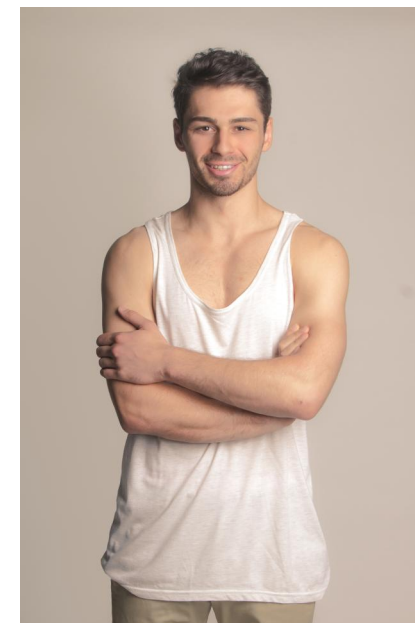

# envy my people<sup>e</sup>

---

---

## Emre

Age: 29  
Height: 183 cm  
Suit: 48 EU  
Shoes: 44 EU  
Hair: smeda  
Eyes: smede

Jobs: Host  
Promotor

Languages: Njema?ki  
Engleski  
Turski

---

Hanauer Landstraße 196a, 60314 Frankfurt a.M.

Tel. +49 69 238079615