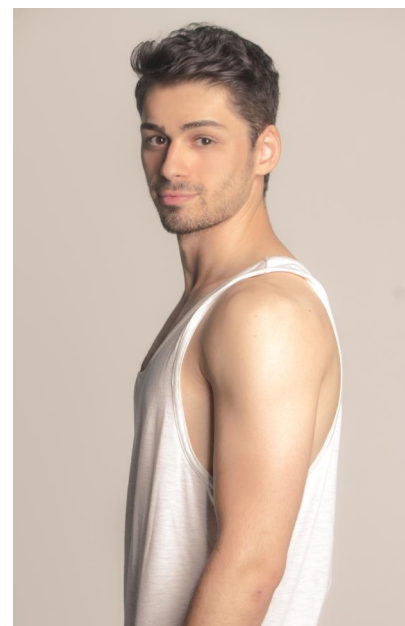

## Emre

Age: 29  
Height: 183 cm  
Suit: 48 EU  
Shoes: 44 EU  
Hair: smeda  
Eyes: smede

Jobs: Host  
Promotor

Languages: Njema?ki  
Engleski  
Turski

---

Hanauer Landstraße 196a, 60314 Frankfurt a.M.

Tel. +49 69 238079615