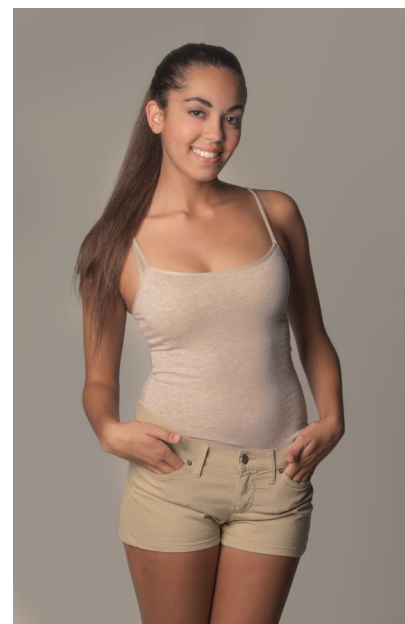

---

envy
my
people^e

Yasmina G.

Age: 28
Height: 170 cm
Suit: 36 EU
Shoes: 39 EU
Hair: smeda
Eyes: smede

Jobs: Hostesa
Promotorica

Languages: Njema?ki
Engleski
Francuski

Hanauer Landstraße 196a, 60314 Frankfurt a.M.

Tel. +49 69 238079615

info@envymypeople.de

www.envymypeople.de

facebook.com/envymypeople