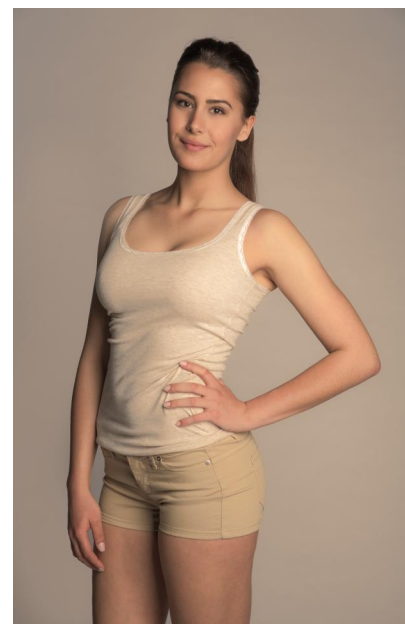

envy
my
people^e

Luna

Age: 27
Height: 178 cm
Suit: 36 EU
Shoes: 39 EU
Hair: smeda
Eyes: smede

Jobs: Hostesa
Promotorica

Languages: Njema?ki
Engleski

Hanauer Landstraße 196a, 60314 Frankfurt a.M.

Tel. +49 69 238079615