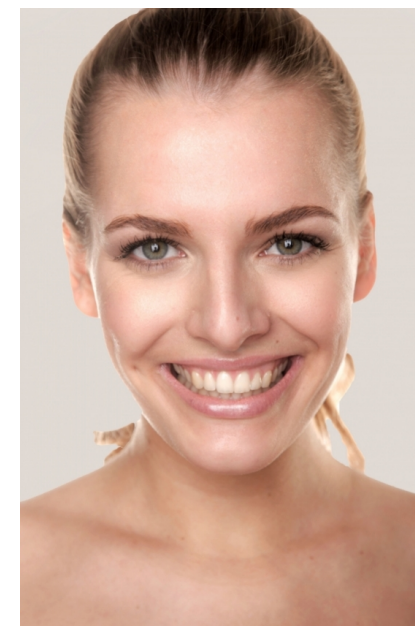

---

envy  
my  
people<sup>e</sup>

---

---

## Sina

Age: 31  
Height: 179 cm  
Suit: 85 EU  
Shoes: 39 EU  
Hair: plava  
Eyes: plavo zelene

Jobs: Hostesa  
Promotorica

Languages: Njema?ki  
Engleski  
Francuski

---

Hanauer Landstraße 196a, 60314 Frankfurt a.M.