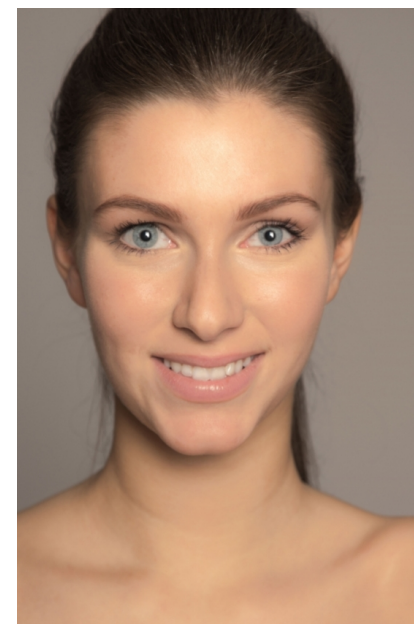

envy
my
people^e

Eléen

Age: 31
Height: 176 cm
Suit: 38 EU
Shoes: 176 EU
Hair: smeda
Eyes: plave

Jobs: Hostesa
Promotorica

Languages: Njemački
Engleski
Španjolski

Hanauer Landstraße 196a, 60314 Frankfurt a.M.