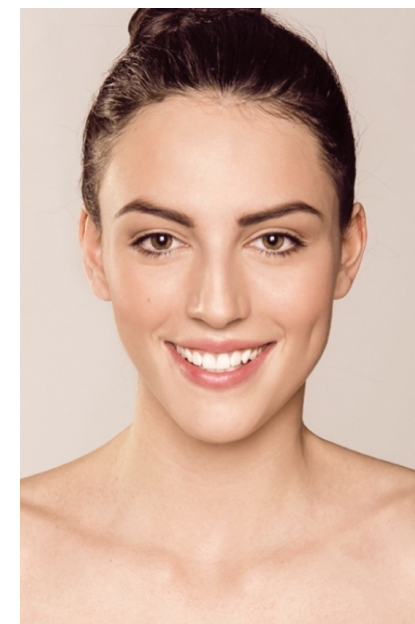

envy
my
people^e

Sophie S.

Age: 29
Height: 176 cm
Suit: 34 EU
Shoes: 39 EU
Hair: smeda
Eyes: zeleno smeđe

Jobs: Hostesa
Promotorica
Model

Languages: Njemački
Engleski

Hanauer Landstraße 196a, 60314 Frankfurt a.M.