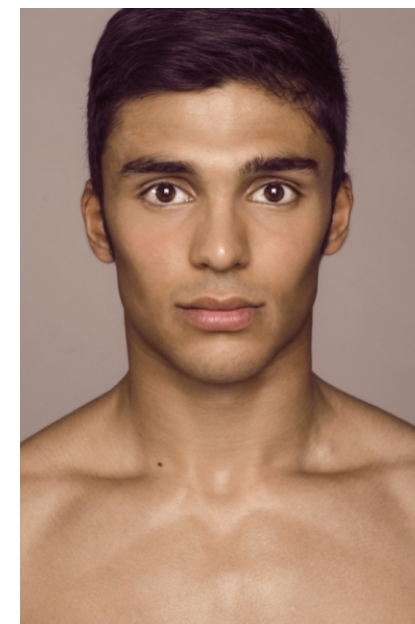

envy
my
people^e

Navin

Age: 30
Height: 191 cm
Suit: 46 EU
Shoes: 46 EU
Hair: crna
Eyes: smeđe

Jobs: Host
Promotor
Model

Languages: Njemački
Engleski

Hanauer Landstraße 196a, 60314 Frankfurt a.M.

Tel. +49 69 238079615