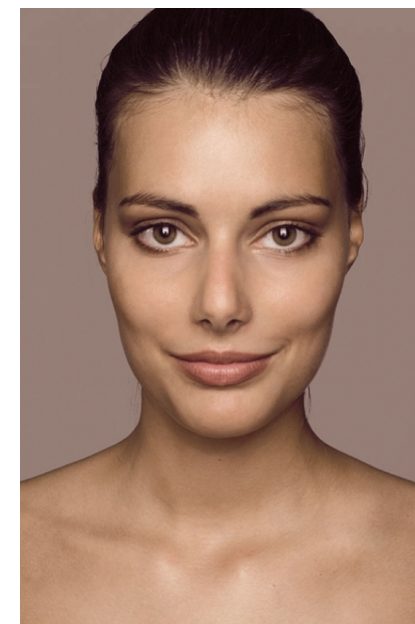

envy
my
people^e

Cecilia

Age: 30
Height: 171 cm
Suit: 36 EU
Shoes: 39 EU
Hair: smeda
Eyes: smede

Jobs: Hostesa
Promotorica

Languages: Njemački
Engleski
Francuski

Hanauer Landstraße 196a, 60314 Frankfurt a.M.